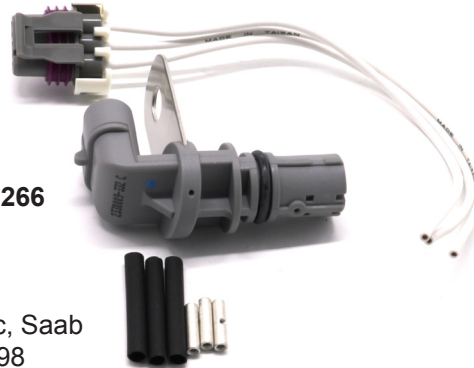

Engine Camshaft/Crankshaft Position Sensors

6 NEW

Walker # 235-91266
2006-2023
Buick, Cadillac,
Chevrolet, GMC,
Hummer, Pontiac, Saab
US VIO: 6,146,098
MX VIO: 222,395