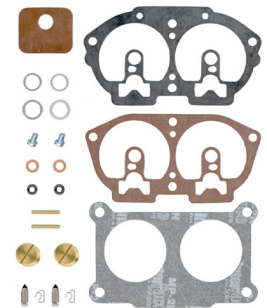

QUALITY • COVERAGE • SUPPORT

We Have the Marine Specialty Products You Need!

Product Assortments

WPA-101
WPA-102
WPA-103
WPA-104

Needle Assembly

Needle Assembly for Mercury.
18-270WC
18-289

Air Charge Temperature Sensor

Air Charge Temperature Sensor for Mercury.
210-1001

Oxygen Sensors

Oxygen Sensor for Suzuki.
932-24009

Fuel Filters

Fuel Filter for Mercury, OMC, GM, Volvo and others.
30-53
30-59

Carburetor Kits

Mikuni Carburetor Tune-Up Kit for Polaris, Seadoo and Yamaha personal watercraft.
16046

Wiring Harnesses

Wiring Harness for outboard Mercury.
255-5001
255-5002

Carburetor Kits

Carburetor Tune-Up Kit for Yamaha outboard and other inboard, stern drive and outboard engines.
16058

QUALITY • COVERAGE • SUPPORT OE Fit, Form & Function