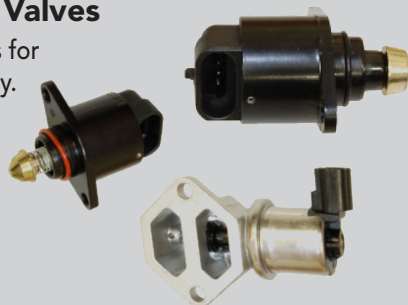

Marine Products

Fuel Pump Repair Kits

Fuel Pump Repair Kits for Mercury, OMC & Yamaha.

- 16053 16057
- 16054 16059
- 16055 16060
- 16056 16061

Crankshaft Position Sensors

Crankshaft Position Sensors for OMC / Volvo Penta.

- 235-1081
- 235-1082
- 235-1157

Choke Pull-Offs

Choke Pull-Off for Chrysler & GM Engines.

- 101-492A 101-722
- 101-541 101-726
- 101-553 101-880
- 101-623

Spark Plug Wire Sets & Leads

Inboard & stern drive sets and outboard sets & leads for Mercury, OMC, GM, Ford and others.

Choke Thermostats

Choke Thermostats for GM Engines with Rochester Carbs & Chrysler Engines with Carter Carbs.

- 102-1005
- 102-1006
- 102-1077

Ignition Coils / Caps & Rotor Kits

Ignition Coils and Combo Kits for Mercruiser, OMC, GM, Volvo, PCM and others.

Idle Air Control Valves

Idle Air Control Valves for OMC, Volvo & Mercury.

- 215-1009
- 215-1026
- 215-1036
- 215-1037
- 215-2059

Specialty Tools

- 88-372 88-831
- 88-823 88-832
- 88-803 88-833
- 88-812 88-834
- 88-820 88-835
- 88-825 88-836
- 88-829 88-837
- 88-830