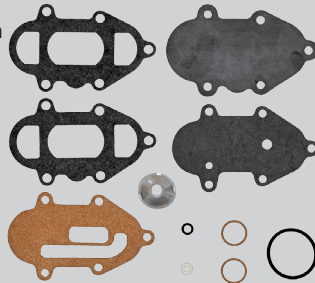

16069

Replaces Mercury OEM 89031A1
Fits 90, 115, 140, in line (6 cyl)

HP	Beginning	Ending
90 (6 cyl.)	5299506	& UP
140 hp	4865678	5327662

YOUR FIRST CHOICE IN QUALITY PRODUCTS

Fuel Pump Repair Kits (cont'd)

16070

Replaces Mercury OEM 42909A4
Fits 75, 80, 90, 100, 115, hp
(early models)

HP	Beginning	Ending
70 hp	A996142	& UP
75 (3 cyl.)	A996142	D283221
80 (3 cyl.)	A966142	& UP
90 (3 cyl.)	A996142	D283221
100 (4 cyl.)	B209468	& UP
115 (4 cyl.)	B209468	& UP

16071

w/Filter Screen

Replaces Mercury OEM 89031A2
Fits early V-6 OB

HP	Beginning	Ending
V-150 XR2	ALL	ALL
V-200	4839034	6073191
V-300/3.4L	5611648	& UP

16072

w/Filter Screen

Replaces Mercury OEM 89031A3
Fits 90, 115, 140, in line 6 cyl
(later models)

HP	Beginning	Ending
115 (6 cyl.)	5314656	& UP

16073

w/Filter Screen

Replaces Mercury OEM 89031A4
Fits V-6 OB

HP	Beginning	Ending
V-200	6357230	& UP

16074

w/Filter Screen

Replaces Mercury OEM 90363A1
Fits 200 hp, V-6