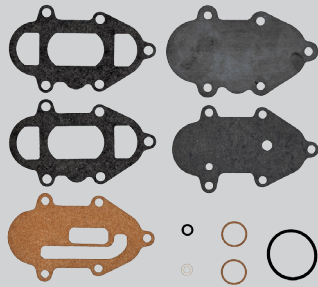

HP	Year - S/N	Carb Model
20 hp	1980-73	BA-1A, BA-2A, BA-2C, BA-2D, BA-2E
50 hp	1985-76	BA-3B, BA-3C, BA-3D
50 (4cyl)	1986-Up	BA-3A, 3B, 3C, 3D, 4A

16064

Replaces Mercury OEM 55278A5
Fits applications 75, 80, 85 hp OB

HP	Beginning	Ending
75 (4 cyl.)	6432901	C099999
80 hp	2559001	2670574
80 hp	4831999	6432900
85 hp	3493913	4831998

YOUR FIRST CHOICE IN QUALITY PRODUCTS

Walker
walkerproducts.com

Fuel Pump Repair Kits (cont'd)

16065

Replaces Mercury OEM 89031A2
Fits early V-6 OB

HP	Beginning	Ending
V-150 XR2	ALL	ALL
V-200	4839034	6073191
V-300/3.4L	5611648	& UP

16066

Replaces Mercury OEM 89031A3
Fits 90, 115, 140, in line 6 cyl
(later models)

HP	Beginning	Ending
115 (6 cyl.)	5314656	& UP

16067

Replaces Mercury OEM 89031A4
Fits V-6 OB

HP	Beginning	Ending
V-200	6357230	6625220

16068

Replaces Mercury OEM 90363A1
Fits 200 hp, V-6

HP	Beginning	Ending
V-200	6073192	6357229
V-225	5628028	& UP