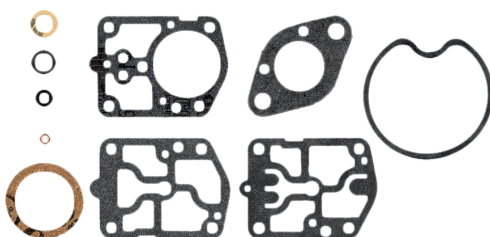

Introducing....New Products

Carburetor & Fuel Pump Repair Kits

Walker Products, Inc. has released 12 new fuel pump repair kits for popular Mercury marine engines and 3 new carburetor repair kits. The new carburetor repair kit (778-624) fits Onan marine and agricultural engines.

Recently we have tooled and manufactured over 250 new components, gaskets and repair kits for these markets. They are:

Fuel Pump Repair Kits

16062

Replaces Mercury OEM #1399-5135
Fits applications 7.5, 9.8 hp

HP	Year - S/N	Carb Model
7.5 hp	All	BB-5A, BB-5B, BB5C, BB-5D, BB-5A, BB-5B,
7.5 hp	All	BB5C, BB-5D, BB7A, BB-7C
9.8 hp	1985-72	BB-1B, BB-1C, BB-3A, BB-3B; BB-3C,
9.8 hp	1985-72	BB-6A, BB-6C

16063

Replaces Mercury OEM #1399-5198
Fits applications 20, 50 hp OB

HP	Year - S/N	Carb Model
20 hp	1980-73	BA-1A, BA-2A, BA-2C, BA-2D, BA-2E
50 hp	1985-76	BA-3B, BA-3C, BA-3D
50 (4cyl)	1986-Up	BA-3A, 3B, 3C, 3D, 4A

16064

Replaces Mercury OEM 55278A5
Fits applications 75, 80, 85 hp OB