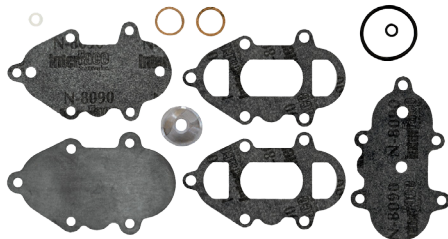

16069

Replaces Mercury OEM 89031A1
Fits 90, 115, 140, in line (6 cyl)

HP	Beginning	Ending
90 (6 cyl.)	5299506	& UP
140 hp	4865678	5327662

YOUR FIRST CHOICE IN QUALITY PRODUCTS

Fuel Pump Repair Kits (cont'd)

16070

Replaces Mercury OEM 42909A4
Fits 75, 80, 90, 100, 115, hp
(early models)

HP	Beginning	Ending
70 hp	A996142	& UP
75 (3 cyl.)	A996142	D283221
80 (3 cyl.)	A966142	& UP
90 (3 cyl.)	A996142	D283221
100 (4 cyl.)	B209468	& UP
115 (4 cyl.)	B209468	& UP

16071

w/Filter Screen

Replaces Mercury OEM 89031A2
Fits early V-6 OB

HP	Beginning	Ending
V-150 XR2	ALL	ALL
V-200	4839034	6073191
V-300/3.4L	5611648	& UP

16072

w/Filter Screen

Replaces Mercury OEM 89031A3
Fits 90, 115, 140, in line 6 cyl
(later models)

HP	Beginning	Ending
115 (6 cyl.)	5314656	& UP

16073

w/Filter Screen

Replaces Mercury OEM 89031A4
Fits V-6 OB

HP	Beginning	Ending
V-200	6357230	& UP

16074

w/Filter Screen

Replaces Mercury OEM 90363A1
Fits 200 hp, V-6