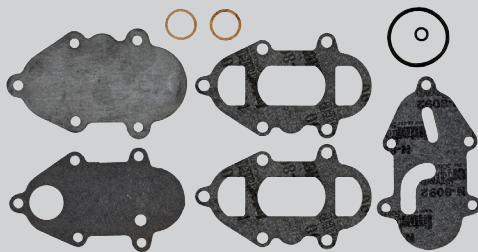

HP	Beginning	Ending
75 (4 cyl.)	6432901	C099999
80 hp	2559001	2670574
80 hp	4831999	6432900
85 hp	3493913	4831998

YOUR FIRST CHOICE IN QUALITY PRODUCTS

Walker
walkerproducts.com

Fuel Pump Repair Kits (cont'd)

16065

Replaces Mercury OEM 89031A2
Fits early V-6 OB

HP	Beginning	Ending
V-150 XR2	ALL	ALL
V-200	4839034	6073191
V-300/3.4L	5611648	& UP

16066

Replaces Mercury OEM 89031A3
Fits 90, 115, 140, in line 6 cyl
(later models)

HP	Beginning	Ending
115 (6 cyl.)	5314656	& UP

16067

Replaces Mercury OEM 89031A4
Fits V-6 OB

HP	Beginning	Ending
V-200	6357230	6625220

16068

Replaces Mercury OEM 90363A1
Fits 200 hp, V-6

HP	Beginning	Ending
V-200	6073192	6357229
V-225	5628028	& UP