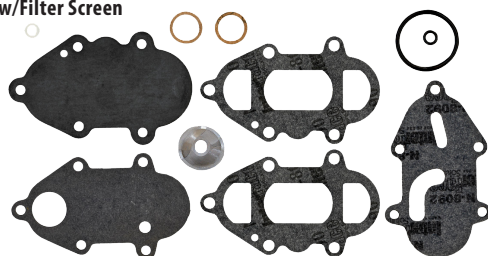

16071

w/Filter Screen

Replaces Mercury OEM 89031A2
Fits early V-6 OB

HP	Beginning	Ending
V-150 XR2	ALL	ALL
V-200	4839034	6073191
V-300/3.4L	5611648	& UP

16072

w/Filter Screen

Replaces Mercury OEM 89031A3
Fits 90, 115, 140, in line 6 cyl
(later models)

HP	Beginning	Ending
115 (6 cyl.)	5314656	& UP

16073

w/Filter Screen

Replaces Mercury OEM 89031A4
Fits V-6 OB

HP	Beginning	Ending
V-200	6357230	& UP

16074

w/Filter Screen

Replaces Mercury OEM 90363A1
Fits 200 hp, V-6

HP	Beginning	Ending
V-200	6073192	6357229
V-225	5628028	& UP

Walker
walkerproducts.com

Fuel Pump Repair Kits (cont'd)

16075
w/Filter Screen

Replaces Mercury OEM 89031A1
Fits 90, 115, 140, in line (6 cyl)

HP	Beginning	Ending
90 (6 cyl.)	5299506	& UP
140 hp	4865678	5327662