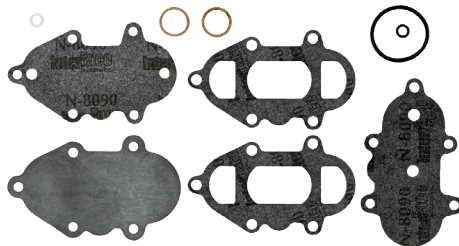

HP	Year - S/N	Carb Model
20 hp	1980-73	BA-1A, BA-2A, BA-2C, BA-2D, BA-2E
50 hp	1985-76	BA-3B, BA-3C, BA-3D
50 (4cyl)	1986-Up	BA-3A, 3B, 3C, 3D, 4A

16064

Replaces Mercury OEM 55278A5
Fits applications 75, 80, 85 hp OB

HP	Beginning	Ending
75 (4 cyl.)	6432901	C099999
80 hp	2559001	2670574
80 hp	4831999	6432900
85 hp	3493913	4831998

YOUR FIRST CHOICE IN QUALITY PRODUCTS

Walker
walkerproducts.com

Fuel Pump Repair Kits (cont'd)

16065

Replaces Mercury OEM 89031A2
Fits early V-6 OB

HP	Beginning	Ending
V-150 XR2	ALL	ALL
V-200	4839034	6073191
V-300/3.4L	5611648	& UP

16066

Replaces Mercury OEM 89031A3
Fits 90, 115, 140, in line 6 cyl
(later models)

HP	Beginning	Ending
115 (6 cyl.)	5314656	& UP

16067

Replaces Mercury OEM 89031A4
Fits V-6 OB

HP	Beginning	Ending
V-200	6357230	6625220

16068

Replaces Mercury OEM 90363A1
Fits 200 hp, V-6

HP	Beginning	Ending
V-200	6073192	6357229
V-225	5628028	& UP