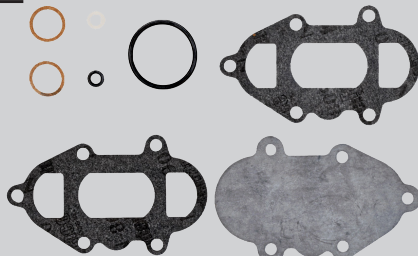

16065

Replaces Mercury OEM 89031A2
Fits early V-6 OB

HP	Beginning	Ending
V-150 XR2	ALL	ALL
V-200	4839034	6073191
V-300/3.4L	5611648	& UP

16066

Replaces Mercury OEM 89031A3
Fits 90, 115, 140, in line 6 cyl
(later models)

HP	Beginning	Ending
115 (6 cyl.)	5314656	& UP

16067

Replaces Mercury OEM 89031A4
Fits V-6 OB

HP	Beginning	Ending
V-200	6357230	6625220

16068

Replaces Mercury OEM 90363A1
Fits 200 hp, V-6

HP	Beginning	Ending
V-200	6073192	6357229
V-225	5628028	& UP

16069

Replaces Mercury OEM 89031A1
Fits 90, 115, 140, in line (6 cyl)

HP	Beginning	Ending
90 (6 cyl.)	5299506	& UP
140 hp	4865678	5327662

YOUR FIRST CHOICE IN QUALITY PRODUCTS

Fuel Pump Repair Kits (cont'd)

16070

Replaces Mercury OEM 42909A4
Fits 75, 80, 90, 100, 115, hp
(early models)

HP	Beginning	Ending
70 hp	A996142	& UP
75 (3 cyl.)	A996142	D283221
80 (3 cyl.)	A966142	& UP
90 (3 cyl.)	A996142	D283221
100 (4 cyl.)	B209468	& UP
115 (4 cyl.)	B209468	& UP