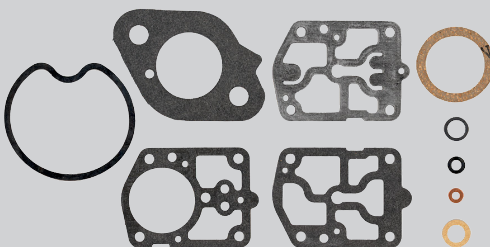

Introducing....New Products

Carburetor & Fuel Pump Repair Kits

Walker Products, Inc. has released 12 new fuel pump repair kits for popular Mercury marine engines and 3 new carburetor repair kits. The new carburetor repair kit (778-624) fits Onan marine and agricultural engines.

Recently we have tooled and manufactured over 250 new components, gaskets and repair kits for these markets. They are:

Fuel Pump Repair Kits

16062

Replaces Mercury OEM #1399-5135
Fits applications 7.5, 9.8 hp

HP	Year - S/N	Carb Model
7.5 hp	All	BB-5A, BB-5B, BB5C, BB-5D, BB-5A, BB-5B,
7.5 hp	All	BB5C, BB-5D, BB7A, BB-7C
9.8 hp	1985-72	BB-1B, BB-1C, BB-3A, BB-3B; BB-3C,
9.8 hp	1985-72	BB-6A, BB-6C

16063

Replaces Mercury OEM #1399-5198
Fits applications 20, 50 hp OB

HP	Year - S/N	Carb Model
20 hp	1980-73	BA-1A, BA-2A, BA-2C, BA-2D, BA-2E
50 hp	1985-76	BA-3B, BA-3C, BA-3D
50 (4cyl)	1986-Up	BA-3A, 3B, 3C, 3D, 4A

16064

Replaces Mercury OEM 55278A5
Fits applications 75, 80, 85 hp OB