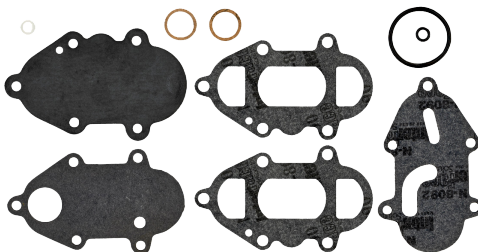

16065

Replaces Mercury OEM 89031A2
Fits early V-6 OB

HP	Beginning	Ending
V-150 XR2	ALL	ALL
V-200	4839034	6073191
V-300/3.4L	5611648	& UP

16066

Replaces Mercury OEM 89031A3
Fits 90, 115, 140, in line 6 cyl
(later models)

HP	Beginning	Ending
115 (6 cyl.)	5314656	& UP

16067

Replaces Mercury OEM 89031A4
Fits V-6 OB

HP	Beginning	Ending
V-200	6357230	6625220

16068

Replaces Mercury OEM 90363A1
Fits 200 hp, V-6

HP	Beginning	Ending
V-200	6073192	6357229
V-225	5628028	& UP

16069

Replaces Mercury OEM 89031A1
Fits 90, 115, 140, in line (6 cyl)

HP	Beginning	Ending
90 (6 cyl.)	5299506	& UP
140 hp	4865678	5327662

YOUR FIRST CHOICE IN QUALITY PRODUCTS

Fuel Pump Repair Kits (cont'd)

16070

Replaces Mercury OEM 42909A4
Fits 75, 80, 90, 100, 115, hp
(early models)

HP	Beginning	Ending
70 hp	A996142	& UP
75 (3 cyl.)	A996142	D283221
80 (3 cyl.)	A966142	& UP
90 (3 cyl.)	A996142	D283221
100 (4 cyl.)	B209468	& UP
115 (4 cyl.)	B209468	& UP