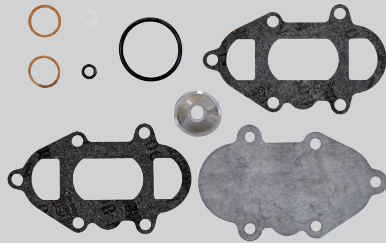

16071

w/Filter Screen

Replaces Mercury OEM 89031A2
Fits early V-6 OB

HP	Beginning	Ending
V-150 XR2	ALL	ALL
V-200	4839034	6073191
V-300/3.4L	5611648	& UP

16072

w/Filter Screen

Replaces Mercury OEM 89031A3
Fits 90, 115, 140, in line 6 cyl
(later models)

HP	Beginning	Ending
115 (6 cyl.)	5314656	& UP

16073

w/Filter Screen

Replaces Mercury OEM 89031A4
Fits V-6 OB

HP	Beginning	Ending
V-200	6357230	& UP

16074

w/Filter Screen

Replaces Mercury OEM 90363A1
Fits 200 hp, V-6

HP	Beginning	Ending
V-200	6073192	6357229
V-225	5628028	& UP

Walker
walkerproducts.com

Fuel Pump Repair Kits (cont'd)

16075
w/Filter Screen

Replaces Mercury OEM 89031A1
Fits 90, 115, 140, in line (6 cyl)

HP	Beginning	Ending
90 (6 cyl.)	5299506	& UP
140 hp	4865678	5327662