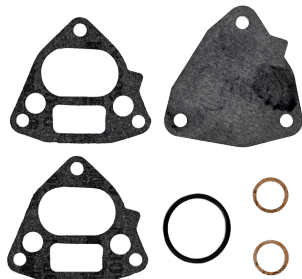

Recently we have tooled and manufactured over 250 new components, gaskets and repair kits for these markets. They are:

Fuel Pump Repair Kits

16062

Replaces Mercury OEM #1399-5135
Fits applications 7.5, 9.8 hp

HP	Year - S/N	Carb Model
7.5 hp	All	BB-5A, BB-5B, BB5C, BB-5D, BB-5A, BB-5B,
7.5 hp	All	BB5C, BB-5D, BB7A, BB-7C
9.8 hp	1985-72	BB-1B, BB-1C, BB-3A, BB-3B; BB-3C,
9.8 hp	1985-72	BB-6A, BB-6C

16063

Replaces Mercury OEM #1399-5198
Fits applications 20, 50 hp OB

HP	Year - S/N	Carb Model
20 hp	1980-73	BA-1A, BA-2A, BA-2C, BA-2D, BA-2E
50 hp	1985-76	BA-3B, BA-3C, BA-3D
50 (4cyl)	1986-Up	BA-3A, 3B, 3C, 3D, 4A

16064

Replaces Mercury OEM 55278A5
Fits applications 75, 80, 85 hp OB