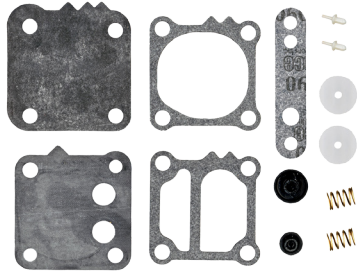

HP	Beginning	Ending
115 (6 cyl.)	5314656	& UP

16067

Replaces Mercury OEM 89031A4
Fits V-6 OB

HP	Beginning	Ending
V-200	6357230	6625220

16068

Replaces Mercury OEM 90363A1
Fits 200 hp, V-6

HP	Beginning	Ending
V-200	6073192	6357229
V-225	5628028	& UP

16069

Replaces Mercury OEM 89031A1
Fits 90, 115, 140, in line (6 cyl)

HP	Beginning	Ending
90 (6 cyl.)	5299506	& UP
140 hp	4865678	5327662

YOUR FIRST CHOICE IN QUALITY PRODUCTS

Fuel Pump Repair Kits (cont'd)

16070

Replaces Mercury OEM 42909A4
Fits 75, 80, 90, 100, 115, hp
(early models)

HP	Beginning	Ending
70 hp	A996142	& UP
75 (3 cyl.)	A996142	D283221
80 (3 cyl.)	A966142	& UP
90 (3 cyl.)	A996142	D283221
100 (4 cyl.)	B209468	& UP
115 (4 cyl.)	B209468	& UP