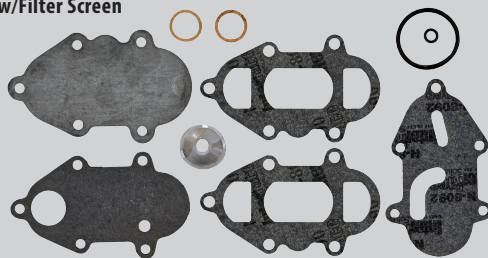

16070

Replaces Mercury OEM 42909A4
Fits 75, 80, 90, 100, 115, hp
(early models)

HP	Beginning	Ending
70 hp	A996142	& UP
75 (3 cyl.)	A996142	D283221
80 (3 cyl.)	A966142	& UP
90 (3 cyl.)	A996142	D283221
100 (4 cyl.)	B209468	& UP
115 (4 cyl.)	B209468	& UP

16071

w/Filter Screen

Replaces Mercury OEM 89031A2
Fits early V-6 OB

HP	Beginning	Ending
V-150 XR2	ALL	ALL
V-200	4839034	6073191
V-300/3.4L	5611648	& UP

16072

w/Filter Screen

Replaces Mercury OEM 89031A3
Fits 90, 115, 140, in line 6 cyl
(later models)

HP	Beginning	Ending
115 (6 cyl.)	5314656	& UP

16073

w/Filter Screen

Replaces Mercury OEM 89031A4
Fits V-6 OB

HP	Beginning	Ending
V-200	6357230	& UP

16074

w/Filter Screen

Replaces Mercury OEM 90363A1
Fits 200 hp, V-6