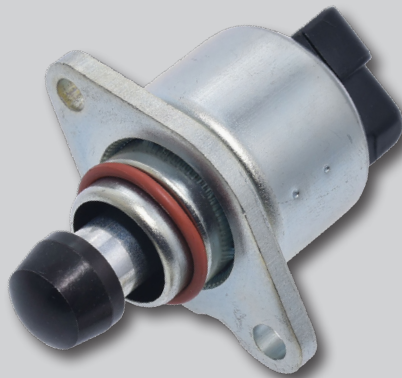

WALKER PRODUCTS, INC. • 525 WEST CONGRESS STREET • PACIFIC, MO 63069

U.S. Corporate Office: 636-257-2400 • Fax: 636-257-6211

Customer Service: 636-257-1700 • Technical Support: 844-252-0114

U.K. Sales Office and Distribution Center: +44 (0) 121-459-8006 • saleseurope@walkerproducts.com

Oficinas para Mexico: +52-72-2402-2167 • Soporte tecnico y servicio al cliente en Mexico: +52-72-2207-8957

www.walkerproducts.com

QUALITY • COVERAGE • SUPPORT