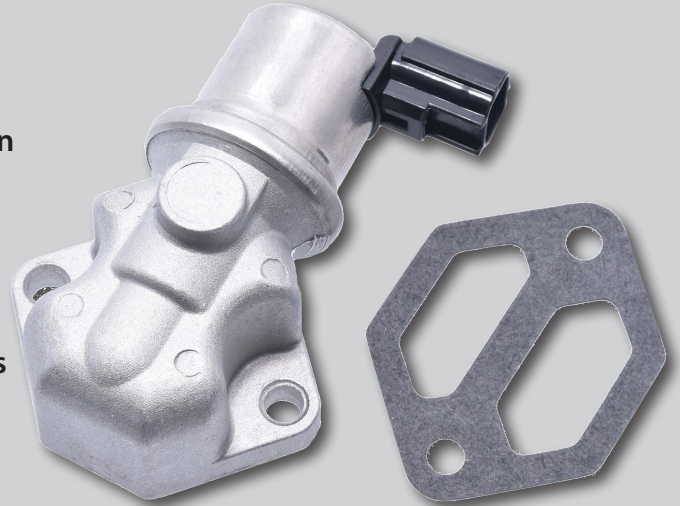

WALKER PRODUCTS, INC. • 525 WEST CONGRESS STREET • PACIFIC, MO 63069

U.S. Corporate Office: 636-257-2400 • Fax: 636-257-6211

Customer Service: 636-257-1700 • Technical Support: 844-252-0114

U.K. Sales Office and Distribution Center: +44 (0) 121-459-8006 • saleseurope@walkerproducts.com

Oficinas para Mexico: +52-72-2402-2167 • Soporte tecnico y servicio al cliente en Mexico: +52-72-2207-8957

www.walkerproducts.com

QUALITY • COVERAGE • SUPPORT