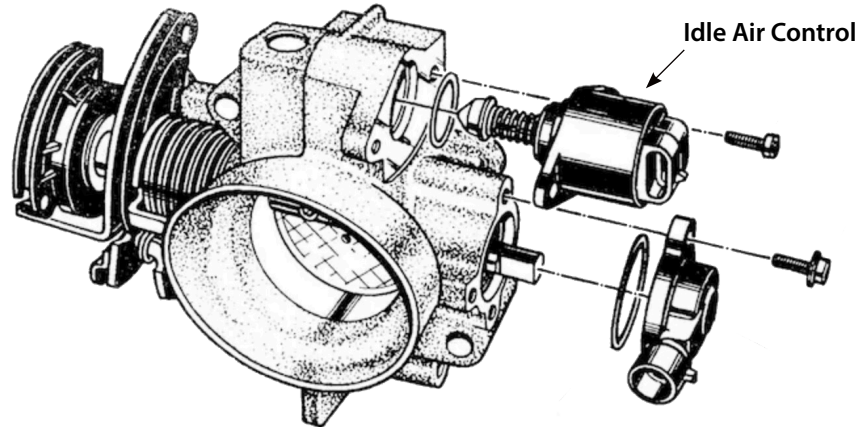

## WHAT DOES YOUR IDLE AIR CONTROL DO?

*The Idle Air Control Motor is controlled by the ECU to precisely control the idle speed when varying loads are placed on the engine. This is to ensure a smooth idle.*

## WHERE IS YOUR IDLE AIR CONTROL LOCATED?

*The Idle Air Control Motor is located on the intake manifold near the back of the throttle body.*