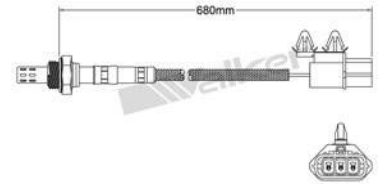

250-23133
OXYGEN SENSOR

INFINITI (3.0, 3.5) 2000-2001
NISSAN (3.0, 3.5) 2000-2001