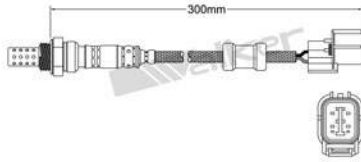

OXYGEN SENSORS cont'd

OXYGEN SENSORS cont'd

250-24011
OXYGEN SENSOR

ACURA (1.8, 2.2, 2.3, 2.5) 1992-2001
HONDA (1.6, 2.0, 2.1, 2.2, 2.3) 1990-2001
ISUZU (2.2, 2.3) 1996-1999