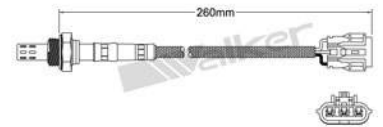

250-23129
OXYGEN SENSOR

HYUNDAI (1.5) 1995