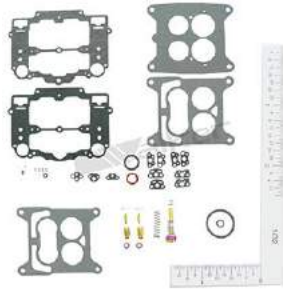

FUEL SYSTEMS cont'd

FUEL SYSTEMS cont'd

15328B

CARBURETOR KIT

CADILLAC (6.4, 7.0) 1959-1966
PONTIAC (5.3, 6.4, 6.9) 1961-1966