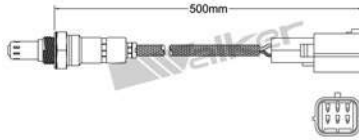

OXYGEN SENSORS cont'd

OXYGEN SENSORS cont'd

250-25029
OXYGEN SENSOR

MAZDA (2.0, 2.3) 2006-2013