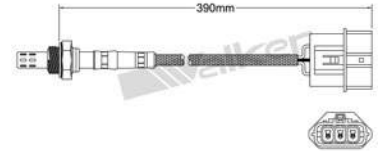

250-23121
OXYGEN SENSOR

INFINITI (2.0, 3.0) 2000-2001
NISSAN (1.8, 2.0, 2.4, 3.0) 2000-2001