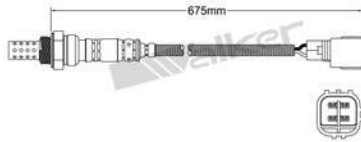

250-24969
OXYGEN SENSOR

TOYOTA 2000-UP