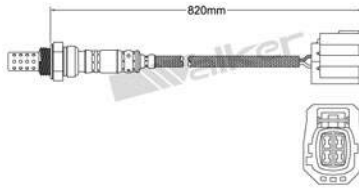

OXYGEN SENSORS cont'd

OXYGEN SENSORS cont'd

250-24676
OXYGEN SENSOR

MAZDA (1.5, 2.0, 2.3) 2004-2014