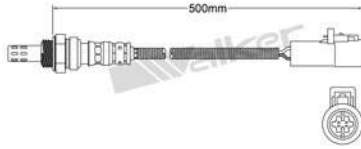

OXYGEN SENSORS cont'd

OXYGEN SENSORS cont'd

250-24127
OXYGEN SENSOR

FORD (2.3, 2.5, 2.9, 3.0, 3.5, 4.0, 4.9, 5.0, 5.8, 7.5) 1990-2010
LINCOLN (3.5) 2010-2011
MAZDA (2.3, 2.5, 3.0, 4.0) 1991-2011
MERCURY (2.5, 3.0, 4.0) 1998-2010