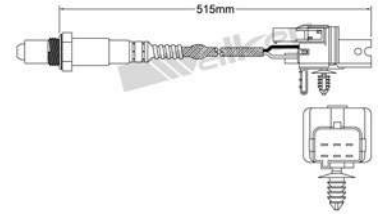

250-25076
OXYGEN SENSOR

PERFORMANCE