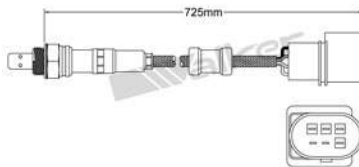

250-25061
OXYGEN SENSOR

AUDI 2003-UP / SEAT 2004-UP
SKODA 2004-UP / VOLKSWAGEN 2004-UP