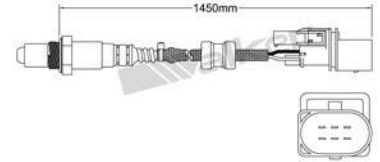

250-25004
OXYGEN SENSOR

AUDI (1.8, 3.2, 4.2) 2001-2006
BMW (2.5, 4.4) 2003-2005
PORSCHE (4.5) 2003-2006
VOLKSWAGEN (1.8, 2.0) 2000-2006