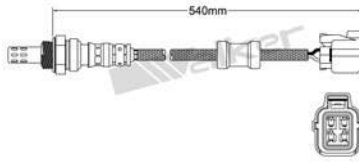

OXYGEN SENSORS cont'd

OXYGEN SENSORS cont'd

250-24429
OXYGEN SENSOR

ACURA (2.0) 2002-2004
HONDA (1.7, 2.0, 2.3) 2001-2005