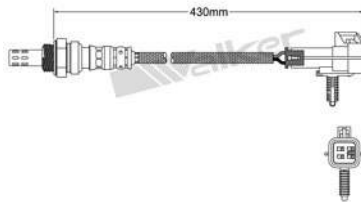

250-24355
OXYGEN SENSOR

CADILLAC (6.0, 6.2) 2006-2007
CHEVROLET (4.2, 4.3, 4.8, 5.3, 6.0) 2002-2007
GMC (4.2, 4.3, 4.8, 5.3, 6.0, 6.2) 2002-2007
HUMMER (6.0) 2007
ISUZU (4.2) 2003
OLDSMOBILE (4.2) 2002-2003
SATURN (2.2) 2002-2003