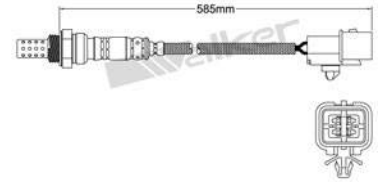

250-24239
OXYGEN SENSOR

MITSUBISHI (3.0, 3.5, 3.8) 1995-2012