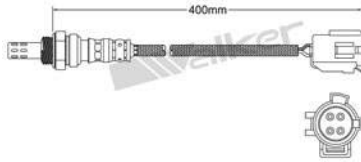

OXYGEN SENSORS cont'd

OXYGEN SENSORS cont'd

250-24942
OXYGEN SENSOR

CHRYSLER (2.0, 2.4, 2.5, 2.7, 3.0, 3.2, 3.3, 3.5, 3.8) 1993-2004
DODGE (2.0, 2.4, 2.5, 2.7, 3.0, 3.2, 3.3, 3.5, 3.8, 3.9, 5.2, 5.9, 8.0) 1993-2004
EAGLE (3.3, 3.5) 1996-1997
JEEP (2.5, 4.0, 5.2, 5.9) 1996-2001
PLYMOUTH (2.0, 2.4, 3.0, 3.3, 3.5) 1993-2004