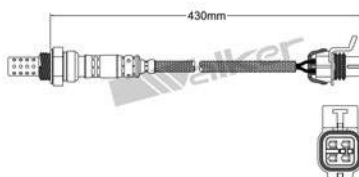

250-24703
OXYGEN SENSOR

BUICK (4.2, 4.6, 5.3) 2006-2011
CADILLAC (4.6, 6.0, 6.2) 2006-2011
CHEVROLET (1.2, 2.8, 3.5, 4.2, 4.3, 4.8, 5.3, 6.0) 2006-2014
GMC (2.8, 3.5, 4.2, 4.3, 4.8, 5.3, 6.0, 6.2) 2006-2013
HUMMER (5.3, 6.0, 6.2) 2007-2010
ISUZU (2.8, 3.5, 4.2) 2006