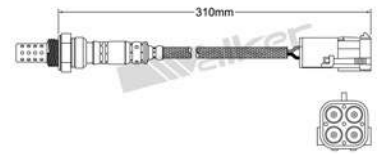

OXYGEN SENSORS cont'd

OXYGEN SENSORS cont'd

250-24349
OXYGEN SENSOR

HYUNDAI (1.5, 1.6, 2.0) 2000-2012
KIA (1.6, 2.0) 2004-2011

250-24389
OXYGEN SENSOR

GEO (1.8) 1992-1993
HONDA (3.2) 1994-1995
ISUZU (1.8, 3.2) 1992-1995