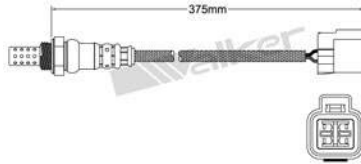

OXYGEN SENSORS cont'd

OXYGEN SENSORS cont'd

250-24349
OXYGEN SENSOR

HYUNDAI (1.5, 1.6, 2.0) 2000-2012
KIA (1.6, 2.0) 2004-2011