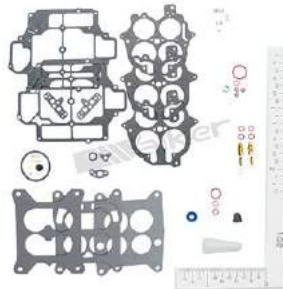

15337B

CARBURETOR KIT

CADILLAC (6.4, 7.0) 1959-1966
OLDSMOBILE (6.1, 6.5, 6.6) 1958-1965
PONTIAC (3.5, 5.7, 6.1) 1957-1962