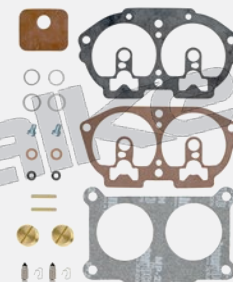

## Wiring Harness

Wiring Harness for outboard Mercury.

255-5001

## Carburetor Kit

Carburetor Tune-Up Kit for Yamaha outboard.

16058

**MORE Coverage, FEWER SKU's, HIGHER Profits**

**It's very simple... OE Fit, Form & Function**

Servicing the industry since 1946 to reduce your inventory and increase coverage and profits.