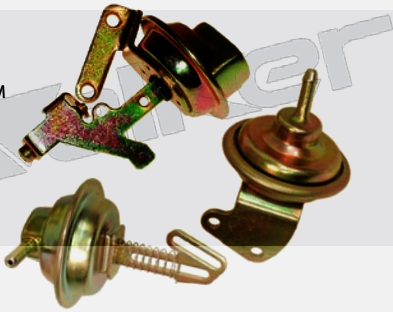

### Crankshaft Position Sensors

Crankshaft Position Sensors for OMC/Volvo Penta.

- |          |
|----------|
| 235-1081 |
| 235-1082 |
| 235-1157 |

### Choke Pull-Offs

Choke Pull-Offs for Chrysler & GM Engines.

- |         |         |
|---------|---------|
| 101-541 | 101-726 |
| 101-553 | 101-880 |
| 101-722 |         |

### Carter Metering Rod Kit

Carter AFB Metering Rod Kit for Mercury.

- |         |
|---------|
| 130-100 |
|---------|