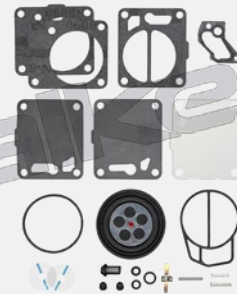

Carburetor Kit

Mikuni Carburetor Tune-Up Kit for Polaris, Seadoo, and Yamaha personal watercraft.

16046