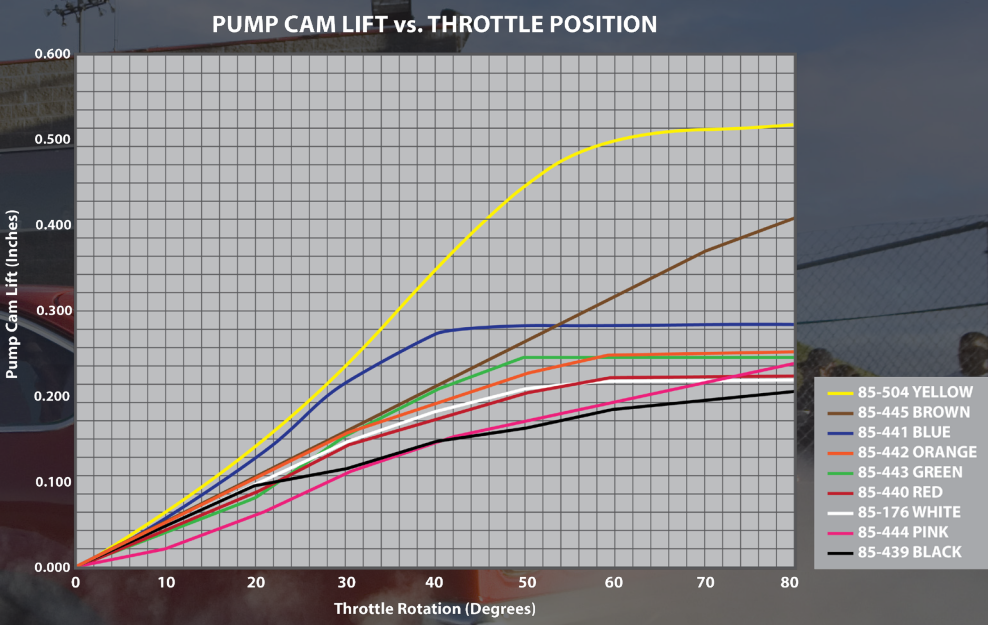

# Pump Cams from Walker Products

- 85-176**  
 WHITE  
 2 HOLES
- 85-439**  
 BLACK  
 2 HOLES
- 85-440**  
 RED  
 2 HOLES
- 85-441**  
 BLUE  
 2 HOLES  
 w/SHOULDERS
- 85-442**  
 ORANGE  
 2 HOLES
- 85-443**  
 GREEN  
 2 HOLES
- 85-444**  
 PINK  
 3 HOLES
- 85-445**  
 BROWN  
 1 HOLE
- 85-503**  
 BROWN  
 2 HOLES  
 w/SHOULDERS
- 85-504**  
 YELLOW  
 1 HOLE  
 DOMINATOR  
 w/SHOULDERS
- 85-528**  
 WHITE  
 2 HOLES  
 DOMINATOR

- All sizes available in different lift and duration profiles
- Custom tune your carburetor with accelerator pump performance cams for maximum performance

**IN STOCK AND READY TO SHIP!**

**QUALITY • COVERAGE • SUPPORT**