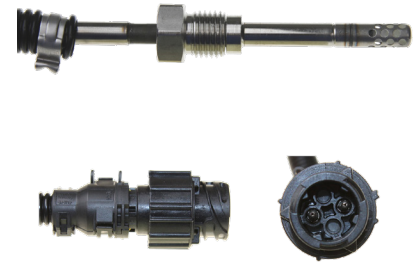

1003-1006
Harness Length = 42.25" / 1075mm