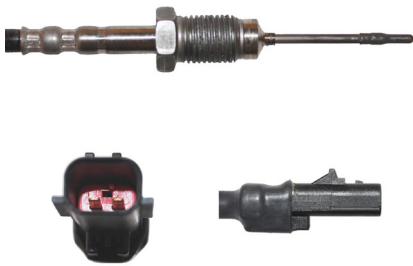

Heavy Duty Exhaust Gas Temperature Sensors

1003-1028
Harness Length = 22.25" / 565mm

1003-1029
Harness Length = 21.75" / 555mm

1003-1030
Harness Length = 29.65" / 753mm

1003-1031
Harness Length = 17.25" / 440mm

1003-1032
Harness Length = 17.25" / 440mm

1003-1036
Harness Length = 19.88" / 505mm

1003-1037
Harness Length = 24.21" / 615mm

1003-1038
Harness Length = 26.97" / 685mm

1003-1039
Harness Length = 15.94" / 405mm