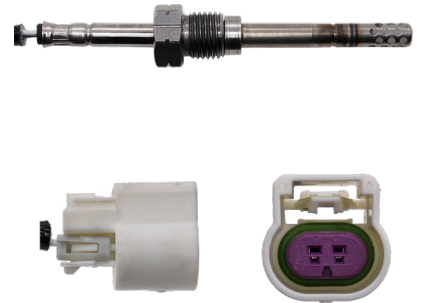

1003-1172
Harness Length = 43.70" / 1110mm

1003-1173
Harness Length = 20.67" / 525mm

1003-1174
Harness Length = 27.56" / 700mm

1003-1175
Harness Length = 15.75" / 400mm

1003-1189
Harness Length = 24.37" / 619mm