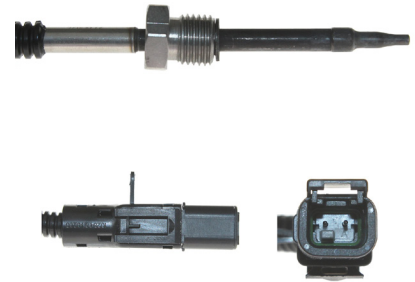

Heavy Duty Exhaust Gas Temperature Sensors

1003-1010
Harness Length = 21.65" / 550mm

1003-1011
Harness Length = 21.25" / 540mm

1003-1012
Harness Length = 21" / 535mm

1003-1013
Harness Length = 21.25" / 540mm

1003-1014
Harness Length = 11.5" / 290mm

1003-1015
Harness Length = 29.25" / 745mm

1003-1016
Harness Length = 29.5" / 750mm

1003-1017
Harness Length = 21.85" / 555mm

1003-1018
Harness Length = 61" / 1550mm

Heavy Duty Exhaust Gas Temperature Sensors

1003-1019
Harness Length = 21.25" / 540mm

1003-1020
Harness Length = 29.92" / 760mm

1003-1021
Harness Length = 13.94" / 354mm

1003-1022
Harness Length = 27.80" / 706mm