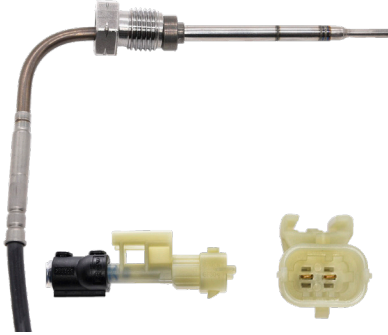

1003-1191
Harness Length = 19.80" / 503mm

1003-1198
Harness Length = 15.16" / 385mm

1003-1199
Harness Length = 17.20" / 437mm

Heavy Duty Exhaust Gas Temperature Sensors

1003-1200
Harness Length = 19.49" / 495mm

1003-1201
Harness Length = 43.62" / 1108mm

1003-1202
Harness Length = 19.29" / 490mm

Supplying quality products since 1946

As an industry leader, Walker Products has evolved into a premier supplier of fuel delivery components, emission control products, engine sensors, ignition wire sets, and coil-on-plug boots. Being in the forefront of new technologies, state-of-the-art engineering, automated manufacturing processes, along with great customer service has made Walker Products the right choice as your supplier of automotive products. All of our products live up to OE specifications and your demanding standards. We are proud of our history and commitment to the automotive aftermarket.