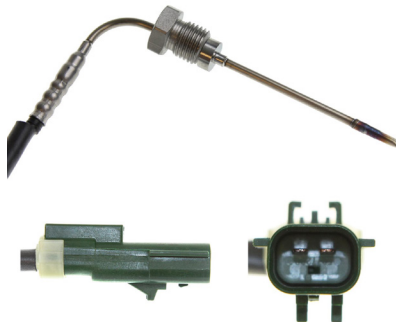

Heavy Duty Exhaust Gas Temperature Sensors

1003-1019
Harness Length = 21.25" / 540mm

1003-1020
Harness Length = 29.92" / 760mm

1003-1021
Harness Length = 13.94" / 354mm

1003-1022
Harness Length = 27.80" / 706mm

1003-1023
Harness Length = 15.75" / 1093mm

1003-1024
Harness Length = 17.25" / 440mm

1003-1025
Harness Length = 17.25" / 440mm

1003-1026
Harness Length = 10.75" / 275mm

1003-1027
Harness Length = 15.75" / 400mm

Heavy Duty Exhaust Gas Temperature Sensors

1003-1028
Harness Length = 22.25" / 565mm

1003-1029
Harness Length = 21.75" / 555mm

1003-1030
Harness Length = 29.65" / 753mm

1003-1031
Harness Length = 17.25" / 440mm