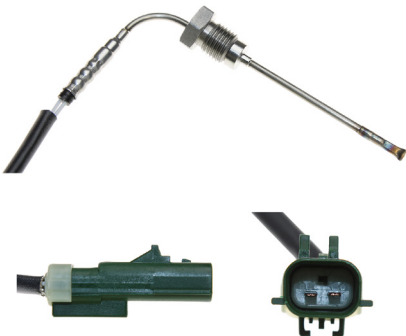

Heavy Duty Exhaust Gas Temperature Sensors