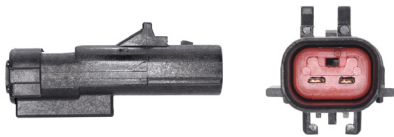

Heavy Duty Exhaust Gas Temperature Sensors

1003-1042

Harness Length = 42.91" / 1090mm

1003-1051

Harness Length = 25.91" / 658mm

1003-1052

Harness Length = 26.18" / 665mm

1003-1057