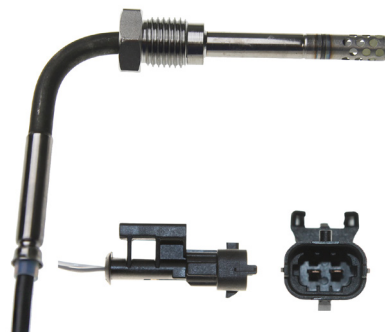

Heavy Duty Exhaust Gas Temperature Sensors

1003-1001
Harness Length = 22.5" / 570mm

1003-1002
Harness Length = 14" / 355mm

1003-1003
Harness Length = 21.5" / 545mm

1003-1004
Harness Length = 12.5" / 315mm

Heavy Duty Exhaust Gas Temperature Sensors

1003-1010
Harness Length = 21.65" / 550mm

1003-1011
Harness Length = 21.25" / 540mm

1003-1012
Harness Length = 21" / 535mm

1003-1013
Harness Length = 21.25" / 540mm

1003-1014
Harness Length = 11.5" / 290mm

1003-1015
Harness Length = 29.25" / 745mm

1003-1016
Harness Length = 29.5" / 750mm

1003-1017
Harness Length = 21.85" / 555mm

1003-1018
Harness Length = 61" / 1550mm

Heavy Duty Exhaust Gas Temperature Sensors

1003-1019
Harness Length = 21.25" / 540mm

1003-1020
Harness Length = 29.92" / 760mm

1003-1021
Harness Length = 13.94" / 354mm

1003-1022
Harness Length = 27.80" / 706mm