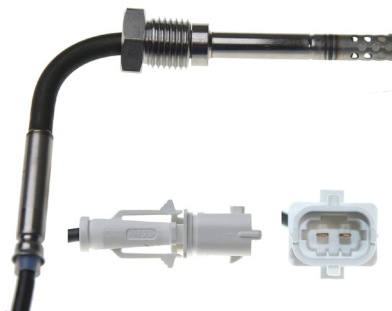

Heavy Duty Exhaust Gas Temperature Sensors

1003-1001
Harness Length = 22.5" / 570mm

1003-1002
Harness Length = 14" / 355mm

1003-1003
Harness Length = 21.5" / 545mm

1003-1004
Harness Length = 12.5" / 315mm

1003-1005
Harness Length = 16.5" / 420mm

1003-1006
Harness Length = 42.25" / 1075mm

1003-1007
Harness Length = 7.75x" / 195mm

1003-1008
Harness Length = 21.25" / 540mm

1003-1009
Harness Length = 21.65" / 550mm

Heavy Duty Exhaust Gas Temperature Sensors

1003-1010
Harness Length = 21.65" / 550mm

1003-1011
Harness Length = 21.25" / 540mm

1003-1012
Harness Length = 21" / 535mm

1003-1013
Harness Length = 21.25" / 540mm