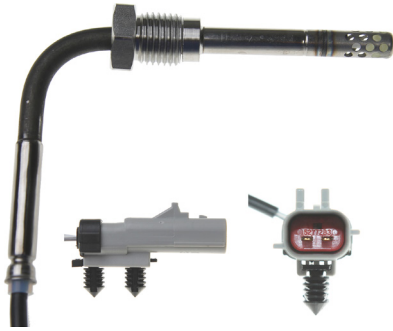

Heavy Duty Exhaust Gas Temperature Sensors

1003-1001
Harness Length = 22.5" / 570mm

1003-1002
Harness Length = 14" / 355mm

1003-1003
Harness Length = 21.5" / 545mm

1003-1004
Harness Length = 12.5" / 315mm

1003-1005
Harness Length = 16.5" / 420mm

1003-1006
Harness Length = 42.25" / 1075mm

1003-1007
Harness Length = 7.75x" / 195mm

1003-1008
Harness Length = 21.25" / 540mm

1003-1009
Harness Length = 21.65" / 550mm

Heavy Duty Exhaust Gas Temperature Sensors

1003-1010
Harness Length = 21.65" / 550mm

1003-1011
Harness Length = 21.25" / 540mm

1003-1012
Harness Length = 21" / 535mm

1003-1013
Harness Length = 21.25" / 540mm