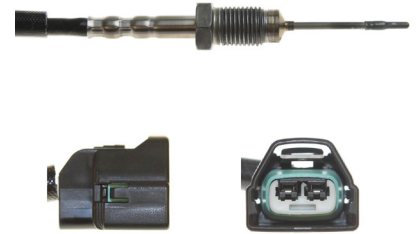

Heavy Duty Exhaust Gas Temperature Sensors

1003-1019
Harness Length = 21.25" / 540mm

1003-1020
Harness Length = 29.92" / 760mm

1003-1021
Harness Length = 13.94" / 354mm

1003-1022
Harness Length = 27.80" / 706mm

1003-1023
Harness Length = 15.75" / 1093mm

1003-1024
Harness Length = 17.25" / 440mm

1003-1025
Harness Length = 17.25" / 440mm

1003-1026
Harness Length = 10.75" / 275mm

1003-1027
Harness Length = 15.75" / 400mm