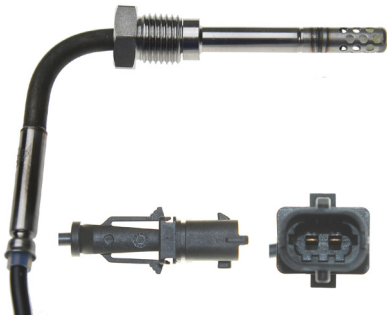

Heavy Duty Exhaust Gas Temperature Sensors

1003-1001
Harness Length = 22.5" / 570mm

1003-1002
Harness Length = 14" / 355mm

1003-1003
Harness Length = 21.5" / 545mm

1003-1004
Harness Length = 12.5" / 315mm

Heavy Duty Exhaust Gas Temperature Sensors

1003-1010
Harness Length = 21.65" / 550mm

1003-1011
Harness Length = 21.25" / 540mm

1003-1012
Harness Length = 21" / 535mm

1003-1013
Harness Length = 21.25" / 540mm

1003-1014
Harness Length = 11.5" / 290mm

1003-1015
Harness Length = 29.25" / 745mm

1003-1016
Harness Length = 29.5" / 750mm

1003-1017
Harness Length = 21.85" / 555mm

1003-1018
Harness Length = 61" / 1550mm

Heavy Duty Exhaust Gas Temperature Sensors

1003-1019
Harness Length = 21.25" / 540mm

1003-1020
Harness Length = 29.92" / 760mm

1003-1021
Harness Length = 13.94" / 354mm

1003-1022
Harness Length = 27.80" / 706mm