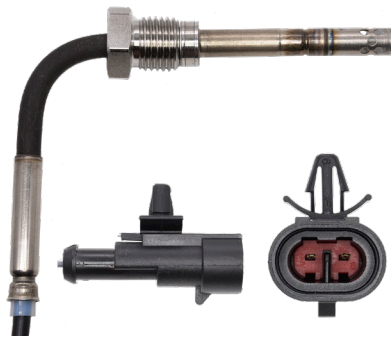

1003-1081

Harness Length = 57.87" / 1470mm

1003-1088

Harness Length = 15.55" / 395mm

1003-1092

Harness Length = 19.09" / 485mm

Heavy Duty Exhaust Gas Temperature Sensors

1003-1095
Harness Length = 15.94" / 405mm

1003-1096
Harness Length = 15.75" / 400mm

1003-1144
Harness Length = 22.24" / 565mm

1003-1145
Harness Length = 19.09" / 485mm

1003-1162
Harness Length = 14.57" / 370mm

1003-1164
Harness Length = 64.57" / 1640mm