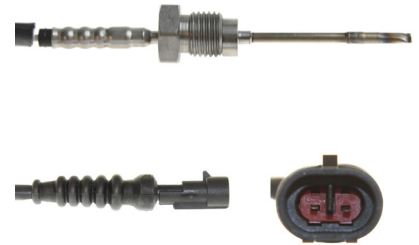

Heavy Duty Exhaust Gas Temperature Sensors

1003-1010
Harness Length = 21.65" / 550mm

1003-1011
Harness Length = 21.25" / 540mm

1003-1012
Harness Length = 21" / 535mm

1003-1013
Harness Length = 21.25" / 540mm

1003-1014
Harness Length = 11.5" / 290mm

1003-1015
Harness Length = 29.25" / 745mm

1003-1016
Harness Length = 29.5" / 750mm

1003-1017
Harness Length = 21.85" / 555mm

1003-1018
Harness Length = 61" / 1550mm

Heavy Duty Exhaust Gas Temperature Sensors

1003-1019
Harness Length = 21.25" / 540mm

1003-1020
Harness Length = 29.92" / 760mm

1003-1021
Harness Length = 13.94" / 354mm

1003-1022
Harness Length = 27.80" / 706mm