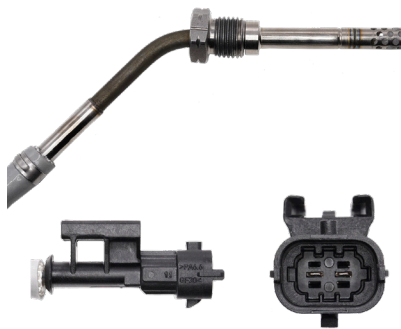

1003-1073

Harness Length = 21.26" / 540mm

1003-1078

Harness Length = 13.39" / 340mm

1003-1079

Harness Length = 25.00" / 635mm

1003-1080

Harness Length = 50.00" / 1270mm

1003-1081

Harness Length = 57.87" / 1470mm

1003-1088

Harness Length = 15.55" / 395mm

1003-1092

Harness Length = 19.09" / 485mm

Heavy Duty Exhaust Gas Temperature Sensors

1003-1095
Harness Length = 15.94" / 405mm

1003-1096
Harness Length = 15.75" / 400mm

1003-1144
Harness Length = 22.24" / 565mm

1003-1145
Harness Length = 19.09" / 485mm

1003-1162
Harness Length = 14.57" / 370mm

1003-1164
Harness Length = 64.57" / 1640mm