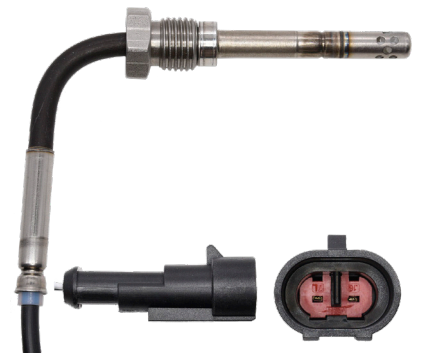

1003-1066

Harness Length = 35.93" / 905mm