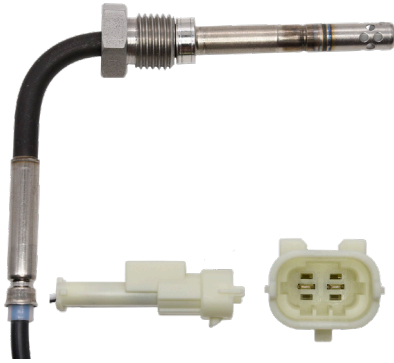

Harness Length = 15.75" / 400mm

1003-1066

Harness Length = 35.93" / 905mm

Heavy Duty Exhaust Gas Temperature Sensors

1003-1068

Harness Length = 16.14" / 410mm

1003-1070

Harness Length = 35.43" / 900mm