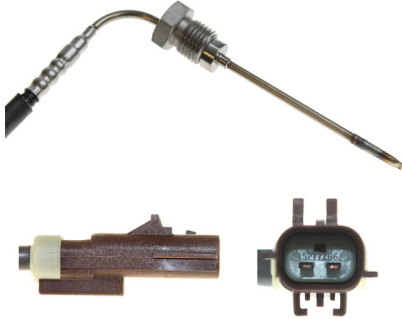

Heavy Duty Exhaust Gas Temperature Sensors

1003-1019
Harness Length = 21.25" / 540mm

1003-1020
Harness Length = 29.92" / 760mm

1003-1021
Harness Length = 13.94" / 354mm

1003-1022
Harness Length = 27.80" / 706mm

1003-1023
Harness Length = 15.75" / 1093mm

1003-1024
Harness Length = 17.25" / 440mm

1003-1025
Harness Length = 17.25" / 440mm

1003-1026
Harness Length = 10.75" / 275mm

1003-1027
Harness Length = 15.75" / 400mm

Heavy Duty Exhaust Gas Temperature Sensors

1003-1028
Harness Length = 22.25" / 565mm

1003-1029
Harness Length = 21.75" / 555mm

1003-1030
Harness Length = 29.65" / 753mm

1003-1031
Harness Length = 17.25" / 440mm