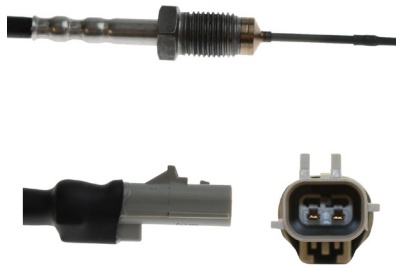

Heavy Duty Exhaust Gas Temperature Sensors

1003-1028
Harness Length = 22.25" / 565mm

1003-1029
Harness Length = 21.75" / 555mm

1003-1030
Harness Length = 29.65" / 753mm

1003-1031
Harness Length = 17.25" / 440mm

1003-1032
Harness Length = 17.25" / 440mm

1003-1036
Harness Length = 19.88" / 505mm

1003-1037
Harness Length = 24.21" / 615mm

1003-1038
Harness Length = 26.97" / 685mm

1003-1039
Harness Length = 15.94" / 405mm