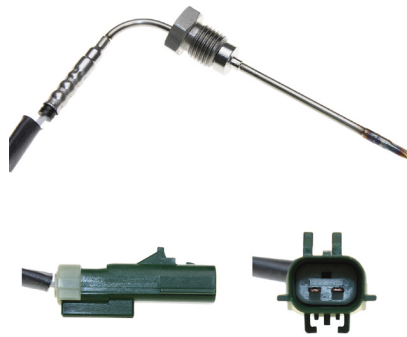

Heavy Duty Exhaust Gas Temperature Sensors

1003-1028
Harness Length = 22.25" / 565mm

1003-1029
Harness Length = 21.75" / 555mm

1003-1030
Harness Length = 29.65" / 753mm

1003-1031
Harness Length = 17.25" / 440mm

1003-1032
Harness Length = 17.25" / 440mm

1003-1036
Harness Length = 19.88" / 505mm

1003-1037
Harness Length = 24.21" / 615mm

1003-1038
Harness Length = 26.97" / 685mm

1003-1039
Harness Length = 15.94" / 405mm