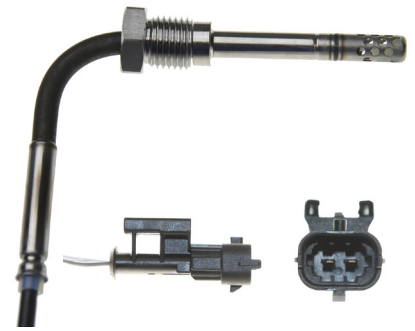

Heavy Duty Exhaust Gas Temperature Sensors

1003-1001
Harness Length = 22.5" / 570mm

1003-1002
Harness Length = 14" / 355mm

1003-1003
Harness Length = 21.5" / 545mm

1003-1004
Harness Length = 12.5" / 315mm

1003-1005
Harness Length = 16.5" / 420mm

1003-1006
Harness Length = 42.25" / 1075mm

1003-1007
Harness Length = 7.75x" / 195mm

1003-1008
Harness Length = 21.25" / 540mm

1003-1009
Harness Length = 21.65" / 550mm

Heavy Duty Exhaust Gas Temperature Sensors

1003-1010
Harness Length = 21.65" / 550mm

1003-1011
Harness Length = 21.25" / 540mm

1003-1012
Harness Length = 21" / 535mm

1003-1013
Harness Length = 21.25" / 540mm

1003-1014
Harness Length = 11.5" / 290mm

1003-1015
Harness Length = 29.25" / 745mm

1003-1016
Harness Length = 29.5" / 750mm

1003-1017
Harness Length = 21.85" / 555mm

1003-1018
Harness Length = 61" / 1550mm