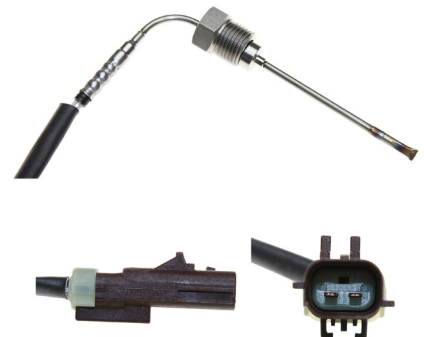

Heavy Duty Exhaust Gas Temperature Sensors

1003-1028
Harness Length = 22.25" / 565mm

1003-1029
Harness Length = 21.75" / 555mm

1003-1030
Harness Length = 29.65" / 753mm

1003-1031
Harness Length = 17.25" / 440mm

1003-1032
Harness Length = 17.25" / 440mm

1003-1036
Harness Length = 19.88" / 505mm

1003-1037
Harness Length = 24.21" / 615mm

1003-1038
Harness Length = 26.97" / 685mm

1003-1039
Harness Length = 15.94" / 405mm

Heavy Duty Exhaust Gas Temperature Sensors

1003-1042

Harness Length = 42.91" / 1090mm

1003-1051

Harness Length = 25.91" / 658mm

1003-1052

Harness Length = 26.18" / 665mm

1003-1057