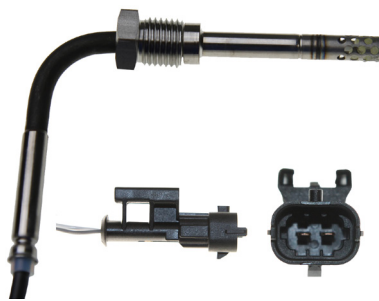

Heavy Duty Exhaust Gas Temperature Sensors

1003-1001
Harness Length = 22.5" / 570mm

1003-1002
Harness Length = 14" / 355mm

1003-1003
Harness Length = 21.5" / 545mm

1003-1004
Harness Length = 12.5" / 315mm

1003-1005
Harness Length = 16.5" / 420mm

1003-1006
Harness Length = 42.25" / 1075mm

1003-1007
Harness Length = 7.75x" / 195mm

1003-1008
Harness Length = 21.25" / 540mm

1003-1009
Harness Length = 21.65" / 550mm

Heavy Duty Exhaust Gas Temperature Sensors

1003-1010
Harness Length = 21.65" / 550mm

1003-1011
Harness Length = 21.25" / 540mm

1003-1012
Harness Length = 21" / 535mm

1003-1013
Harness Length = 21.25" / 540mm