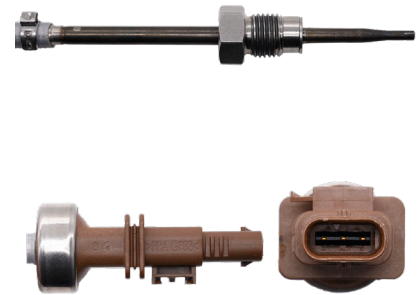

1003-1073

Harness Length = 21.26" / 540mm

1003-1078

Harness Length = 13.39" / 340mm

1003-1079

Harness Length = 25.00" / 635mm

1003-1080

Harness Length = 50.00" / 1270mm

1003-1081

Harness Length = 57.87" / 1470mm

1003-1088

Harness Length = 15.55" / 395mm

1003-1092

Harness Length = 19.09" / 485mm

Heavy Duty Exhaust Gas Temperature Sensors

1003-1095
Harness Length = 15.94" / 405mm