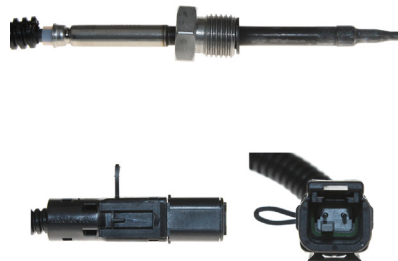

Heavy Duty Exhaust Gas Temperature Sensors

1003-1019
Harness Length = 21.25" / 540mm

1003-1020
Harness Length = 29.92" / 760mm

1003-1021
Harness Length = 13.94" / 354mm

1003-1022
Harness Length = 27.80" / 706mm

1003-1023
Harness Length = 15.75" / 1093mm

1003-1024
Harness Length = 17.25" / 440mm

1003-1025
Harness Length = 17.25" / 440mm

1003-1026
Harness Length = 10.75" / 275mm

1003-1027
Harness Length = 15.75" / 400mm