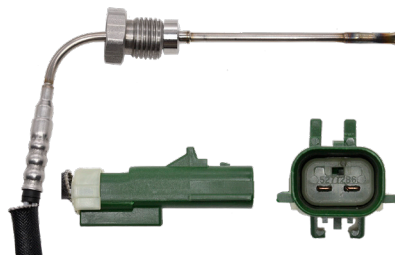

Heavy Duty Exhaust Gas Temperature Sensors

1003-1174
Harness Length = 27.56" / 700mm