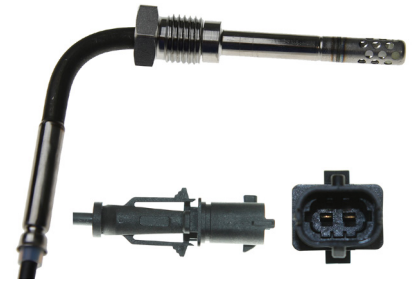

1003-1003
Harness Length = 21.5" / 545mm