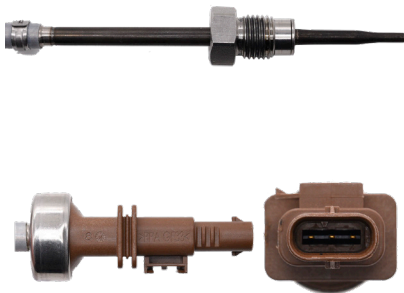

1003-1073

Harness Length = 21.26" / 540mm

1003-1078

Harness Length = 13.39" / 340mm

1003-1079

Harness Length = 25.00" / 635mm

1003-1080

Harness Length = 50.00" / 1270mm

1003-1081

Harness Length = 57.87" / 1470mm

1003-1088

Harness Length = 15.55" / 395mm

1003-1092

Harness Length = 19.09" / 485mm

Heavy Duty Exhaust Gas Temperature Sensors

1003-1095
Harness Length = 15.94" / 405mm