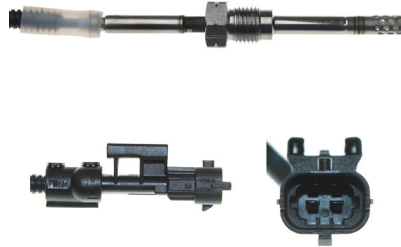

Heavy Duty Exhaust Gas Temperature Sensors

1003-1010
Harness Length = 21.65" / 550mm

1003-1011
Harness Length = 21.25" / 540mm

1003-1012
Harness Length = 21" / 535mm

1003-1013
Harness Length = 21.25" / 540mm

1003-1014
Harness Length = 11.5" / 290mm

1003-1015
Harness Length = 29.25" / 745mm

1003-1016
Harness Length = 29.5" / 750mm

1003-1017
Harness Length = 21.85" / 555mm

1003-1018
Harness Length = 61" / 1550mm