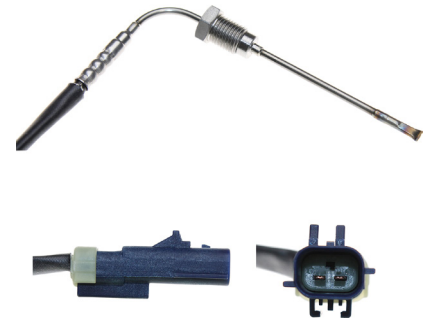

Heavy Duty Exhaust Gas Temperature Sensors

1003-1028
Harness Length = 22.25" / 565mm

1003-1029
Harness Length = 21.75" / 555mm

1003-1030
Harness Length = 29.65" / 753mm

1003-1031
Harness Length = 17.25" / 440mm

1003-1032
Harness Length = 17.25" / 440mm

1003-1036
Harness Length = 19.88" / 505mm

1003-1037
Harness Length = 24.21" / 615mm

1003-1038
Harness Length = 26.97" / 685mm

1003-1039
Harness Length = 15.94" / 405mm