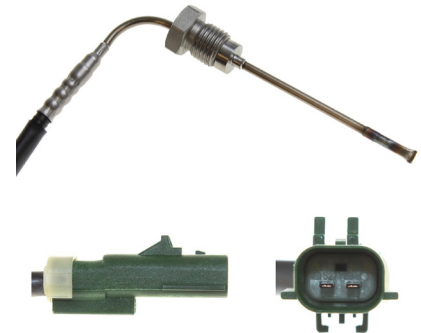

Heavy Duty Exhaust Gas Temperature Sensors

1003-1019
Harness Length = 21.25" / 540mm

1003-1020
Harness Length = 29.92" / 760mm

1003-1021
Harness Length = 13.94" / 354mm

1003-1022
Harness Length = 27.80" / 706mm

1003-1023
Harness Length = 15.75" / 1093mm

1003-1024
Harness Length = 17.25" / 440mm

1003-1025
Harness Length = 17.25" / 440mm

1003-1026
Harness Length = 10.75" / 275mm

1003-1027
Harness Length = 15.75" / 400mm

Heavy Duty Exhaust Gas Temperature Sensors

1003-1028
Harness Length = 22.25" / 565mm

1003-1029
Harness Length = 21.75" / 555mm

1003-1030
Harness Length = 29.65" / 753mm

1003-1031
Harness Length = 17.25" / 440mm