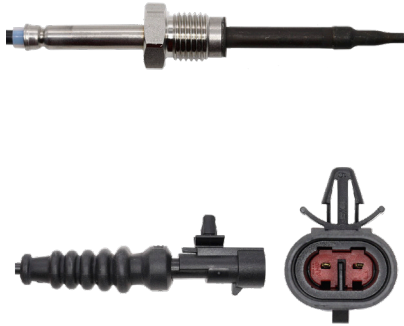

1003-1073

Harness Length = 21.26" / 540mm

1003-1078

Harness Length = 13.39" / 340mm

1003-1079

Harness Length = 25.00" / 635mm

1003-1080

Harness Length = 50.00" / 1270mm

1003-1081

Harness Length = 57.87" / 1470mm

1003-1088

Harness Length = 15.55" / 395mm

1003-1092

Harness Length = 19.09" / 485mm

Heavy Duty Exhaust Gas Temperature Sensors

1003-1095
Harness Length = 15.94" / 405mm

1003-1096
Harness Length = 15.75" / 400mm

1003-1144
Harness Length = 22.24" / 565mm

1003-1145
Harness Length = 19.09" / 485mm

1003-1162
Harness Length = 14.57" / 370mm

1003-1164
Harness Length = 64.57" / 1640mm