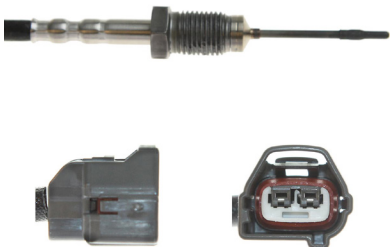

Heavy Duty Exhaust Gas Temperature Sensors

1003-1019
Harness Length = 21.25" / 540mm

1003-1020
Harness Length = 29.92" / 760mm

1003-1021
Harness Length = 13.94" / 354mm

1003-1022
Harness Length = 27.80" / 706mm

1003-1023
Harness Length = 15.75" / 1093mm

1003-1024
Harness Length = 17.25" / 440mm

1003-1025
Harness Length = 17.25" / 440mm

1003-1026
Harness Length = 10.75" / 275mm

1003-1027
Harness Length = 15.75" / 400mm

Heavy Duty Exhaust Gas Temperature Sensors

1003-1028
Harness Length = 22.25" / 565mm

1003-1029
Harness Length = 21.75" / 555mm

1003-1030
Harness Length = 29.65" / 753mm

1003-1031
Harness Length = 17.25" / 440mm