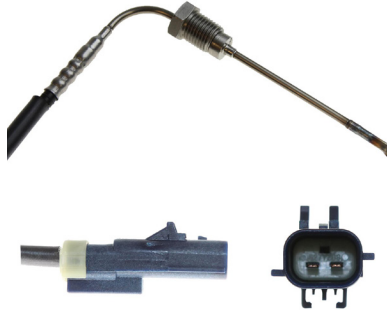

Heavy Duty Exhaust Gas Temperature Sensors

1003-1019
Harness Length = 21.25" / 540mm

1003-1020
Harness Length = 29.92" / 760mm

1003-1021
Harness Length = 13.94" / 354mm

1003-1022
Harness Length = 27.80" / 706mm

1003-1023
Harness Length = 15.75" / 1093mm

1003-1024
Harness Length = 17.25" / 440mm

1003-1025
Harness Length = 17.25" / 440mm

1003-1026
Harness Length = 10.75" / 275mm

1003-1027
Harness Length = 15.75" / 400mm

Heavy Duty Exhaust Gas Temperature Sensors

1003-1028
Harness Length = 22.25" / 565mm

1003-1029
Harness Length = 21.75" / 555mm

1003-1030
Harness Length = 29.65" / 753mm

1003-1031
Harness Length = 17.25" / 440mm